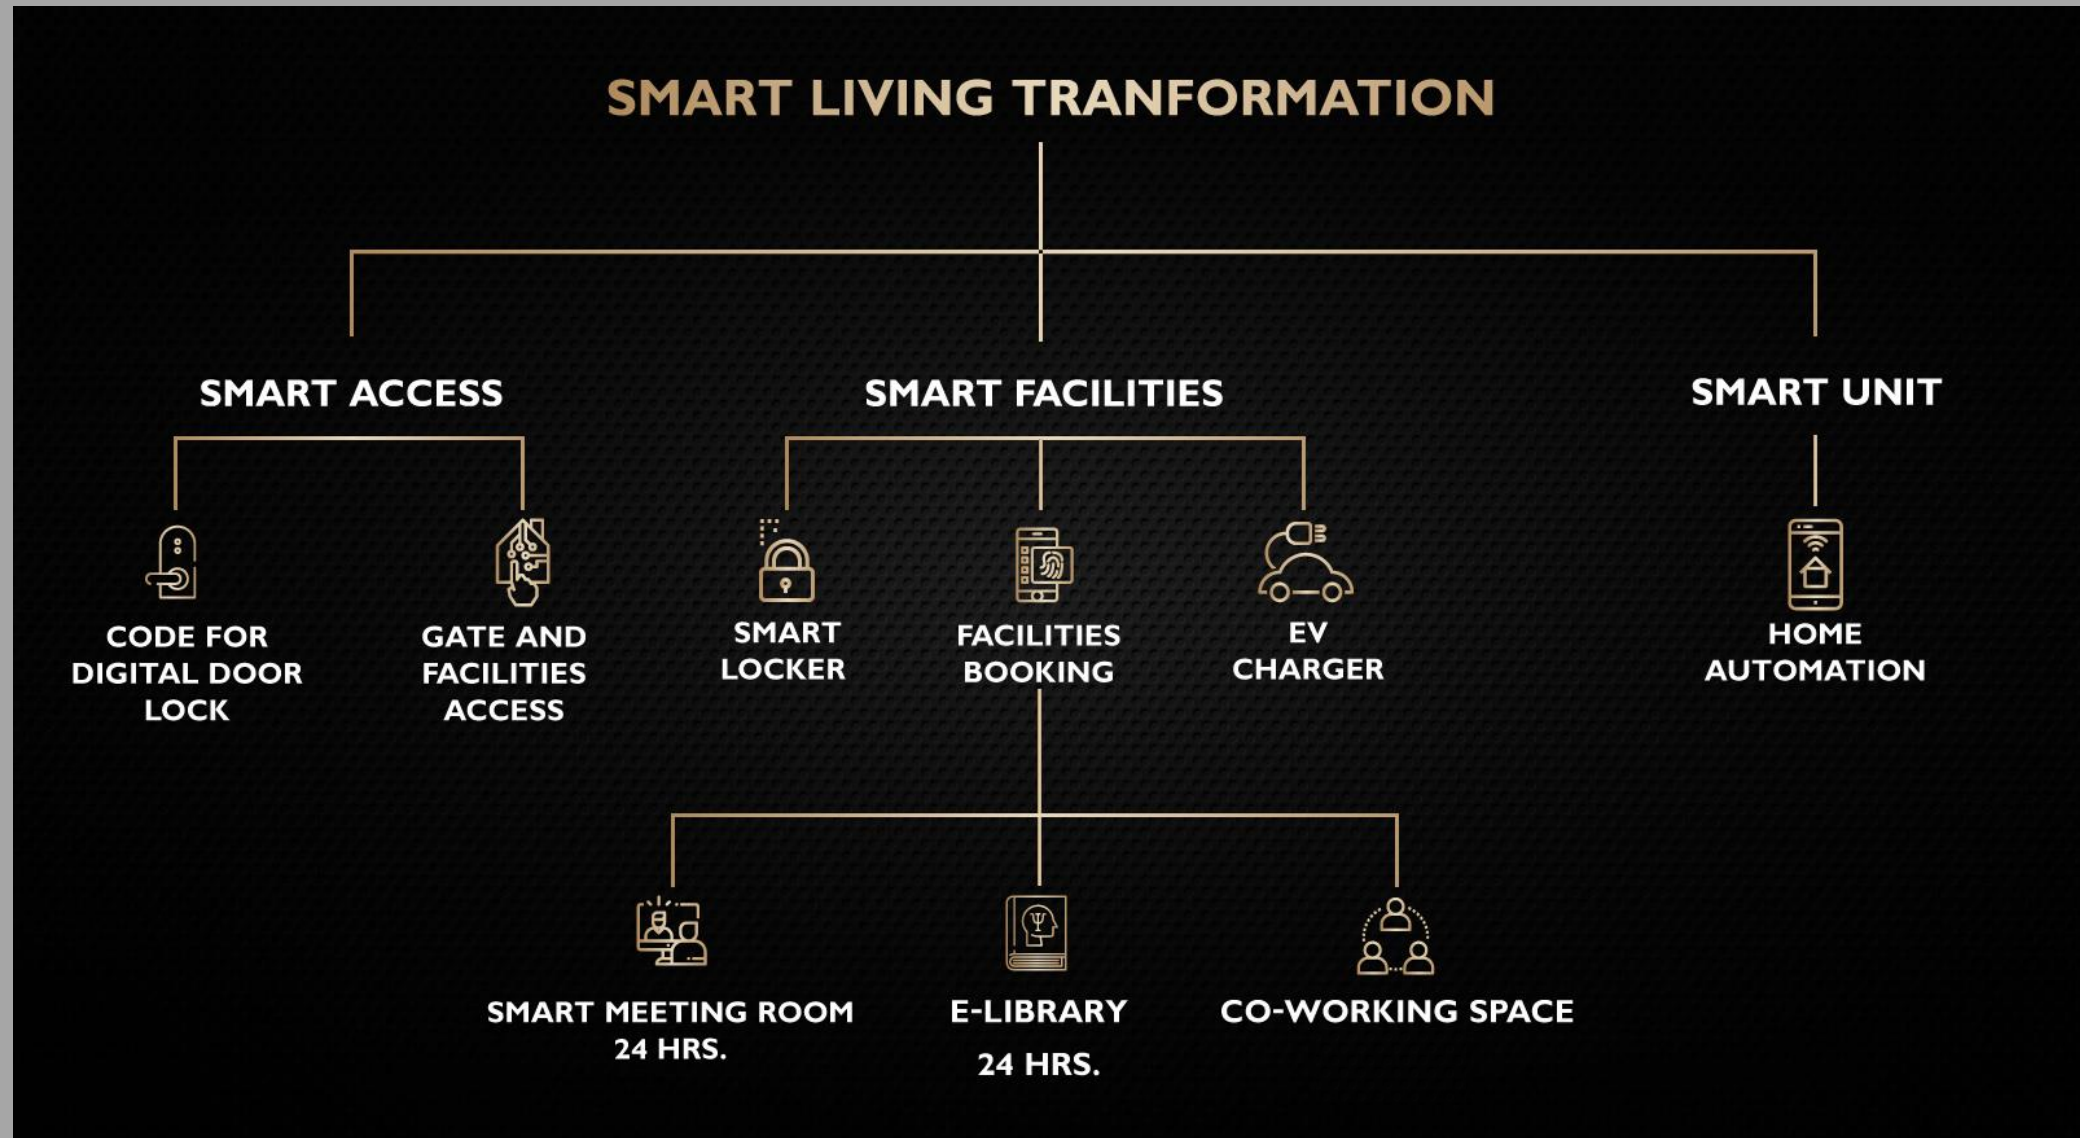

CONNECTING FACILITIES 1-3 FL.

Lobby Lounge

E-Library

Meeting room

GREEN AREA | FL./ 8 FL./ Rooftop

Hidden Forest

Green Space 8 Fl.

Sky Garden 35 Fl.

SKY FACILITIES

Sky Pool

Sky Bar

Sky Lounge

Workout Space

MASTER PLAN

TYPICAL FLOOR PLAN

THE INTEGRATION OF TECHNOLOGY WITH THE DESIGN

FEATURES & SPECIFICATIONS

- Floor to ceiling 2.75 m.
- Full Height Sliding Door
- Built-in Wardrobe
- Window Height 2.6 m
- Home Automation

- Rain shower
- Built in Cabinet

- Kitchen Built-in
- Hood & Hop by Franke