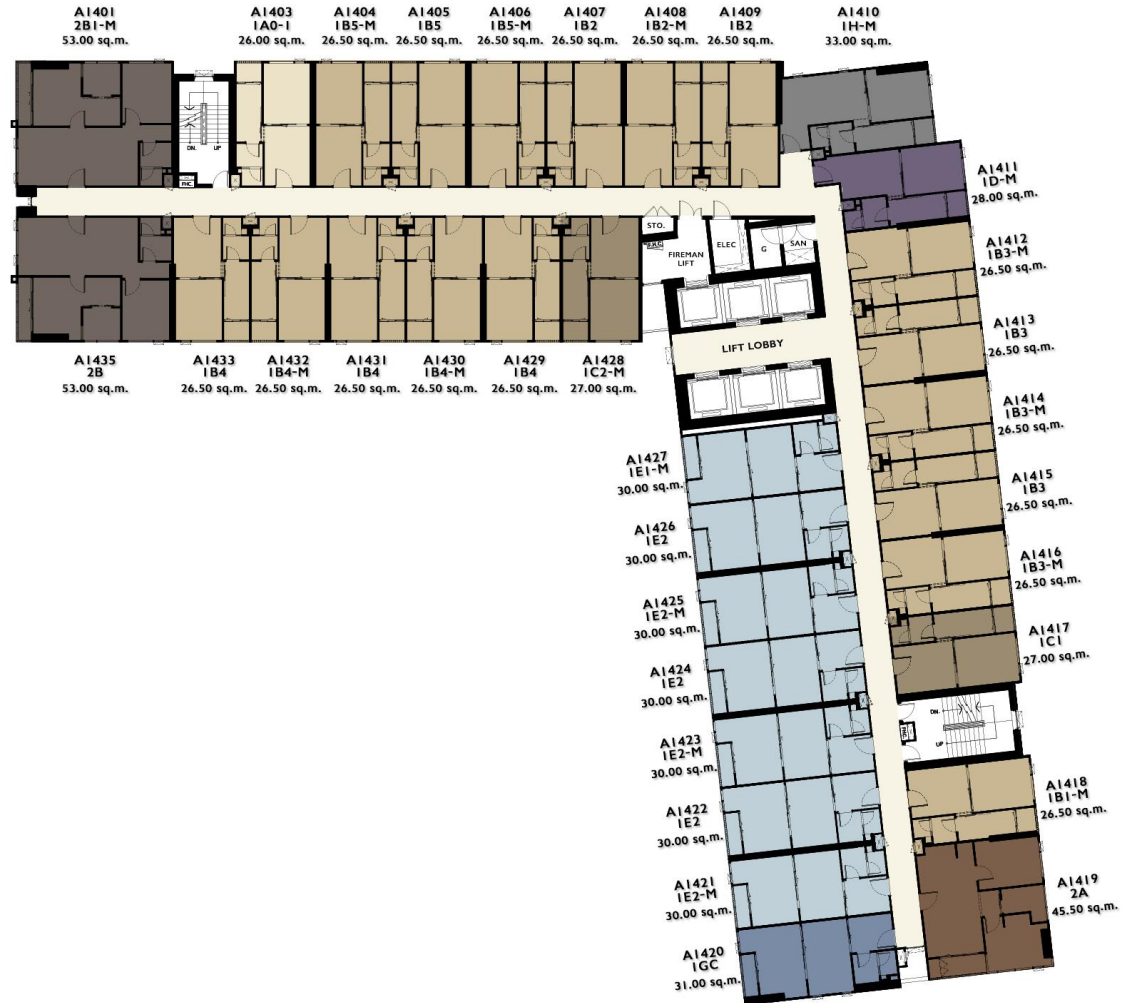

CONNECTING FACILITIES 1-3 FL.

Lobby Lounge

E-Library

Meeting room

GREEN AREA | FL./ 8 FL./ Rooftop

Hidden Forest

Green Space 8 Fl.

Sky Garden 35 Fl.

SKY FACILITIES

Sky Pool

Sky Bar

Sky Lounge

Workout Space

MASTER PLAN

TYPICAL FLOOR PLAN

THE INTEGRATION OF TECHNOLOGY WITH THE DESIGN

FEATURES & SPECIFICATIONS

- Floor to ceiling 2.75 m.
- Full Height Sliding Door
- Built-in Wardrobe
- Window Height 2.6 m
- Home Automation

- Rain shower
- Built in Cabinet

- Kitchen Built-in
- Hood & Hop by Franke

DIGITAL DOOR LOCK

- Passcode
- Keycard
- Finger scan
- Mobile app.
- Push and pull
- key

1 BED 26.00-27.00 SQ.M.

- Floor to Ceiling 2.75 m.
- Full height sliding door
- Built-in wardrobe
- Built-in kitchen
- Hob & Hood by Franke
- Digital door lock
- Home automation