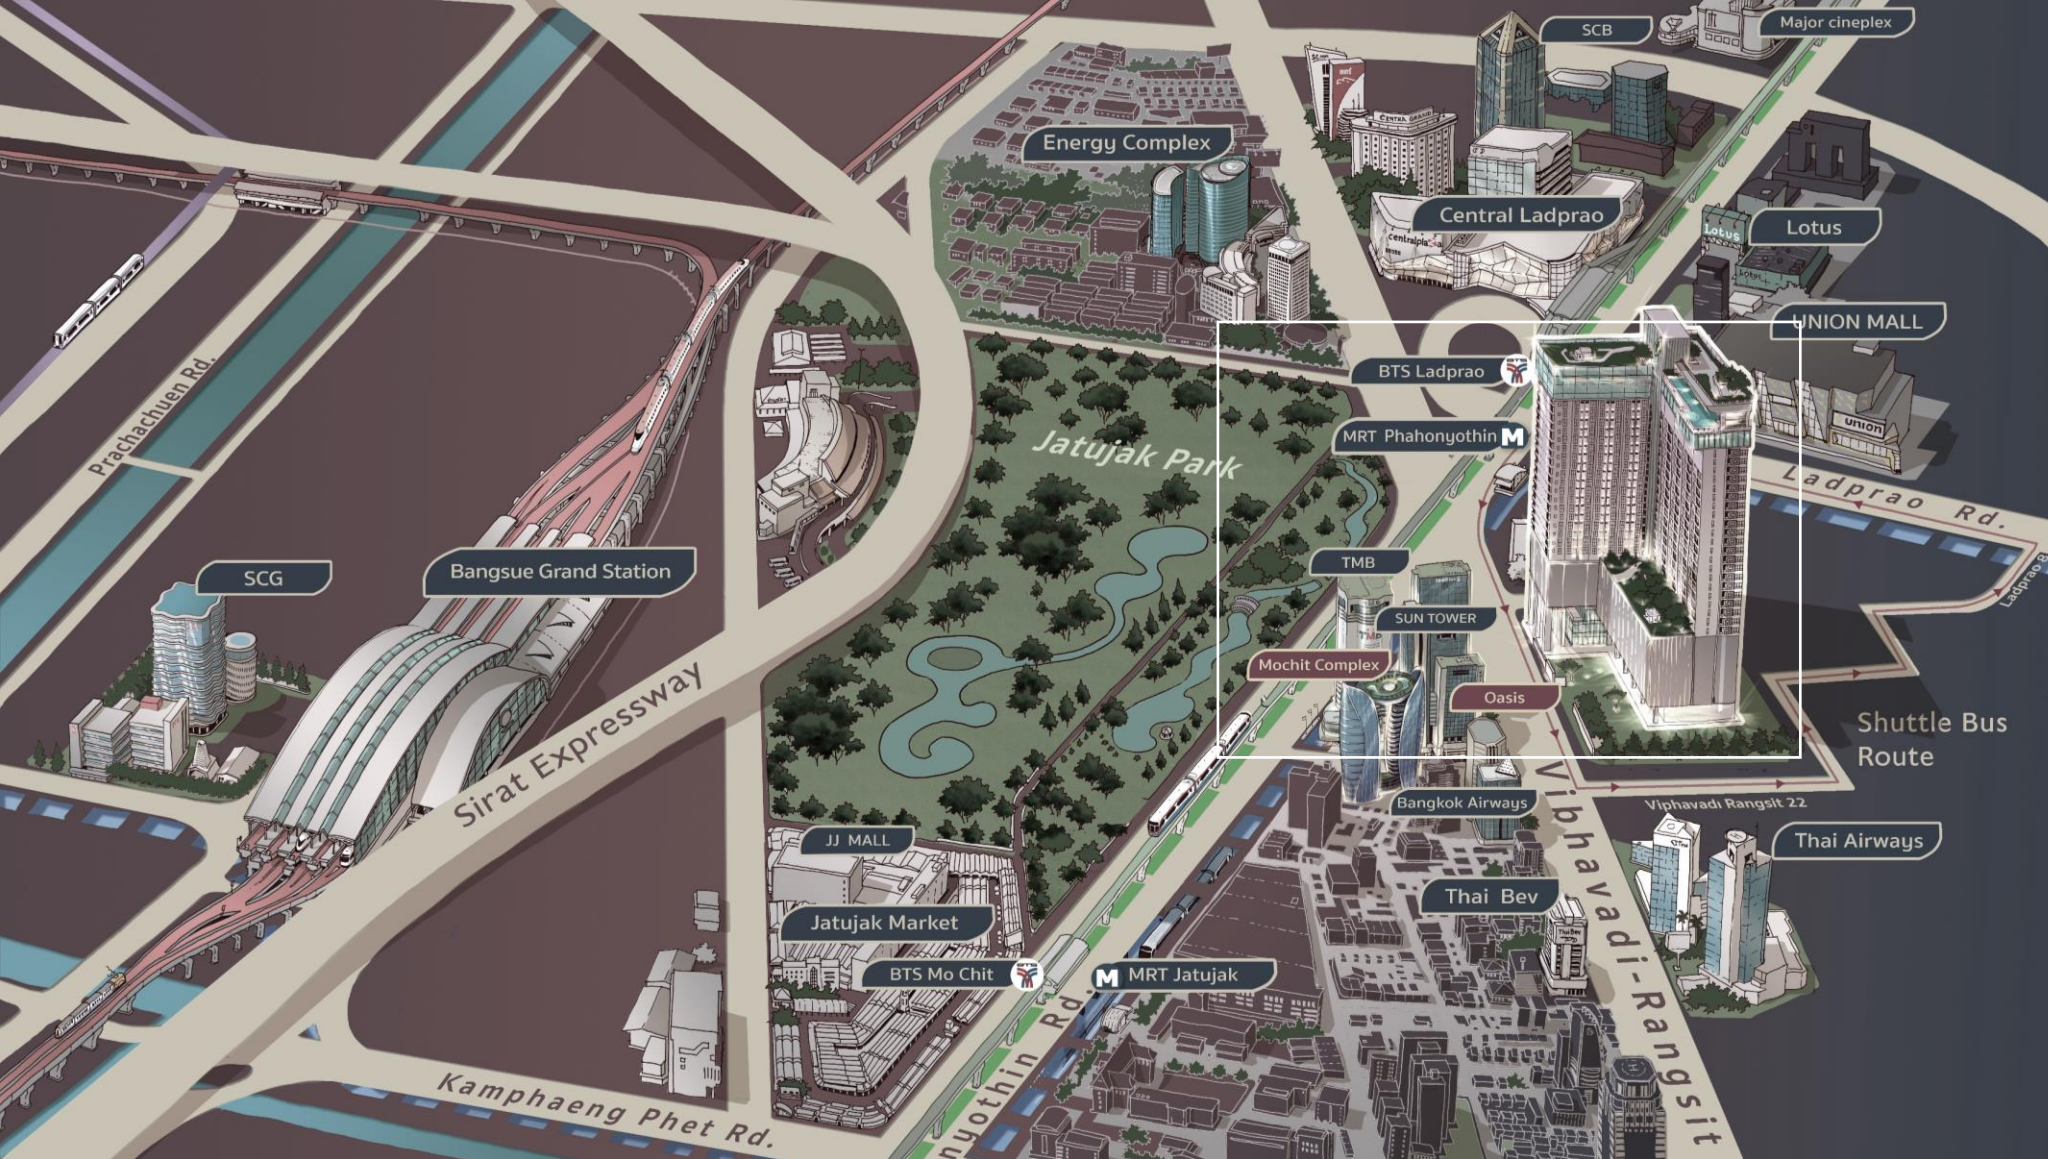

THE
PRIVACY
JATUJAK

CONCEPT

LIVE THE ENCHANTING MOMENT

LOCATION
DESIGN & FEATURES
VALUE

PROJECT OVERVIEW

- PROJECT NAME : THE PRIVACY JATUJAK
- DEVELOPER : PRUKSA REAL ESTATE PUBLIC COMPANY LIMITED
- LOCATION : LOCATED ON LADPRAO INTERSECTION
450 METERS TO MRT PHAHON-YOTHIN
- LAND AREA : APPROXIMATELY 3 RAIS
- PROJECT TYPE : 1 RESIDENTIAL BUILDING, 34 STOREYS
- TOTAL UNITS : 832 UNITS + 3 SHOPS

LOCATION

LOCATED IN THE HUB OF
NEW DEVELOPMENT
AREAS AND MAJOR
LEADING COMPANIES HQ

- 450 M. TO MRT PHAHONYOTHIN
- 470 M. TO UNION MALL
- 900 M. TO JATUJAK PARK
- 650 M. TO CENTRAL LADPRAO
- 650 M. TO BTS LADPRAO INTERSECTION